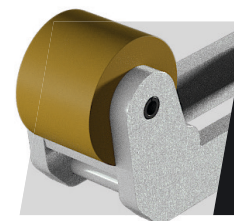

/ ACCESSORIES

No chipping on
concrete and stone

Better grip through
high traction

Optimum gripping area

Pipegrip

for pipes, manhole rings,
block steps etc.

Softgrip

for very smooth surfaces
e.g. polished granite

Assembly in under one minute!

SORTING GRAB 1-22T

with patented cylinder design

DMS
DMS Technologie GmbH

Available accessories

- / Softgrip
- / Pipegrip
- / Change set cutting
- / Further screw adapters on request
- / Adapter flange for personalized solution