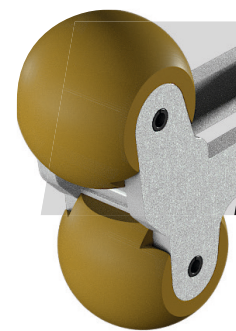

/ ACCESSORIES

No chipping on
concrete and stone

Better grip through
high traction

Optimum gripping area

Pipegrip

for pipes, manhole rings,
block steps etc.

Softgrip

for very smooth surfaces
e.g. polished granite

Assembly in under one minute!

SORTING GRAB 1-22T

with patented cylinder design

DMS
DMS Technologie GmbH

Available accessories

- / Softgrip
- / Pipegrip
- / Change set cutting
- / Further screw adapters on request
- / Adapter flange for personalized solution