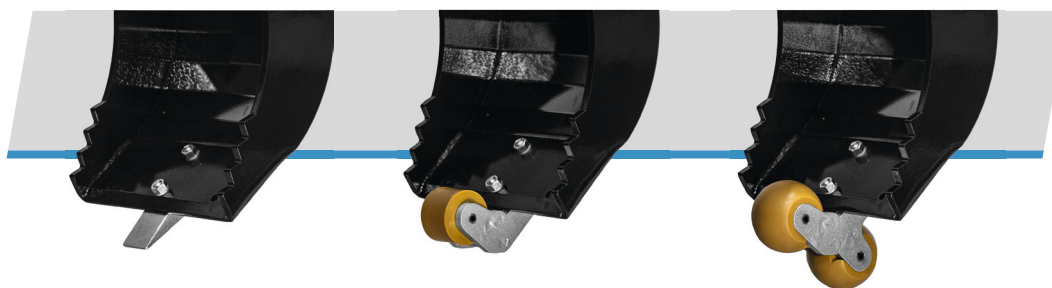

/ ACCESSORIES

No chipping on
concrete and stone

Better grip through
high traction

Optimum gripping area

Pipegrip

for pipes, manhole rings,
block steps etc.

Softgrip

for very smooth surfaces
e.g. polished granite

Assembly in under one minute!

SORTING GRAB 1-22T

with patented cylinder design

DMS
DMS Technologie GmbH

Available accessories

- / Softgrip
- / Pipegrip
- / Change set cutting
- / Further screw adapters on request
- / Adapter flange for personalized solution