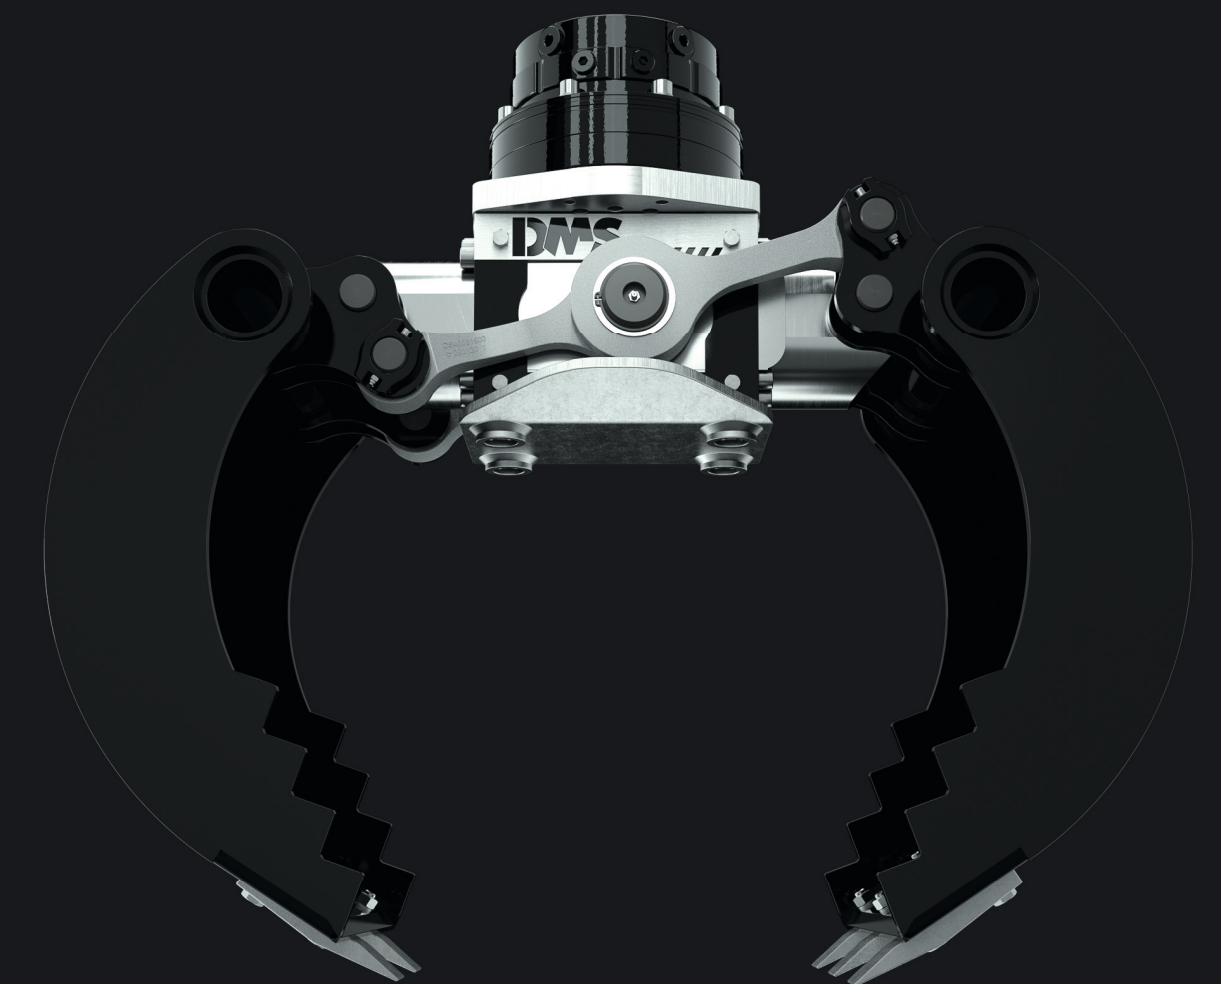

/ ACCESSORIES

No chipping on
concrete and stone

Better grip through
high traction

Optimum gripping area

Pipegrip

for pipes, manhole rings,
block steps etc.

Softgrip

for very smooth surfaces
e.g. polished granite

Assembly in under one minute!

SORTING GRAB 1-22T

with patented cylinder design

DMS
DMS Technologie GmbH

Available accessories

- / Softgrip
- / Pipegrip
- / Change set cutting
- / Further screw adapters on request
- / Adapter flange for personalized solution

Scope of delivery

- / Grab with rotator
- / Screwed teeth

Your DMS distributor:

01/2024

DMS Technologie GmbH

Imprint:
Steinbacher Str. 62
64658 Fürth

While stocks last.
Errors, changes and
printing errors excepted.